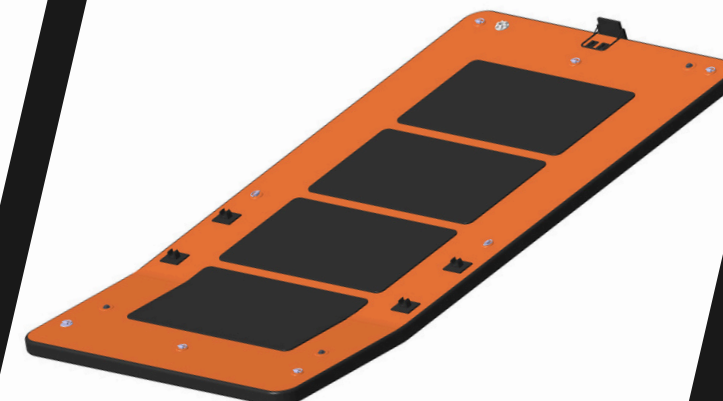

CIVILIAN PROGRAM

BARRACUDA PLATFORM

New Mobility and Security for our Civilian customers in connection with Floods and Natural disasters where you need to save your personal material and or vehicle.

The Barracuda platform from Nordic Deployment revolutionizes how to navigate in water environments, eliminating the need to build bridges or deploy amphibious bridge structures.

Robust and reliable design Constructed from a rigid inflatable structure, the Barracuda platform ensures that your vehicle remains afloat while on board. Whether you need to transport a vehicle regardless of size or weight.

Nordic Deployment can design and construct a customized Barracuda platform to meet your specific requirements.

EASY DEPLOYMENT AND OPERATION

1. Remove the Barracuda platform from the rugged travel case.
2. Roll out the platform.
3. Install the pumps and inflate the platform.
4. Set up the ramps and the motor on the supplied motor mount. (Extras)
5. Drive the vehicle onto the platform.
6. Secure your personal belongings from the flood and the water.

With the Barracuda platform you achieve seamless aquatic mobility, which increases safety in all emergency situations where floods and disasters exist. Experience the future of civil logistics with Nordic Deployment's Barracuda platform.

HARDLINE
YOU ENVISION, WE CREATE