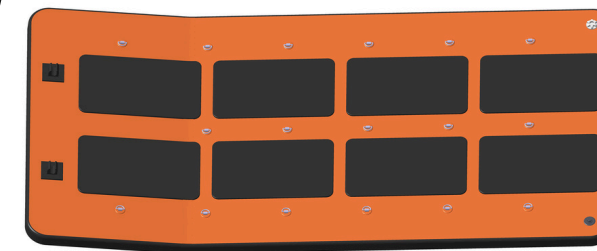

CIVILIAN PROGRAM

BARRACUDA PLATFORM

New Mobility and Security for our Civilian customers in connection with Floods and Natural disasters where you need to save your personal material and or vehicle.

The Barracuda platform from Nordic Deployment revolutionizes how to navigate in water environments, eliminating the need to build bridges or deploy amphibious bridge structures.

Robust and reliable design Constructed from a rigid inflatable structure, the Barracuda platform ensures that your vehicle remains afloat while on board. Whether you need to transport a vehicle regardless of size or weight.

Nordic Deployment can design and construct a customized Barracuda platform to meet your specific requirements.

EASY DEPLOYMENT AND OPERATION

1. Remove the Barracuda platform from the rugged travel case.
2. Roll out the platform.
3. Install the pumps and inflate the platform.
4. Set up the ramps and the motor on the supplied motor mount. (Extras)
5. Drive the vehicle onto the platform.
6. Secure your personal belongings from the flood and the water.

With the Barracuda platform you achieve seamless aquatic mobility, which increases safety in all emergency situations where floods and disasters exist. Experience the future of civil logistics with Nordic Deployment's Barracuda platform.

HARDLINE
YOU ENVISION, WE CREATE