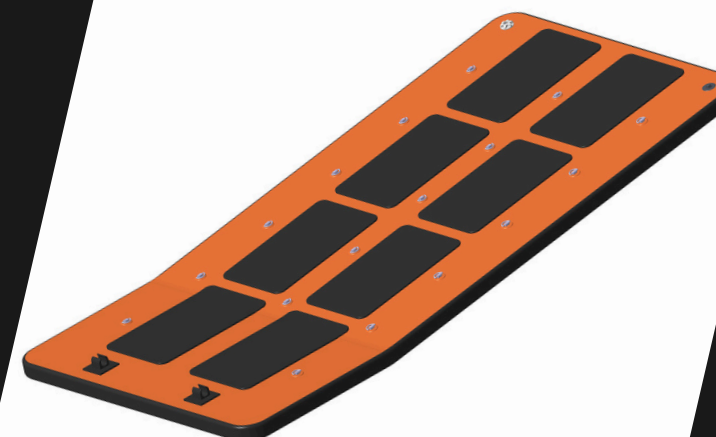

CIVILIAN PROGRAM

BARRACUDA PLATFORM

New Mobility and Security for our Civilian customers in connection with Floods and Natural disasters where you need to save your personal material and or vehicle.

The Barracuda platform from Nordic Deployment revolutionizes how to navigate in water environments, eliminating the need to build bridges or deploy amphibious bridge structures.

Robust and reliable design Constructed from a rigid inflatable structure, the Barracuda platform ensures that your vehicle remains afloat while on board. Whether you need to transport a vehicle regardless of size or weight.

Nordic Deployment can design and construct a customized Barracuda platform to meet your specific requirements.

EASY DEPLOYMENT AND OPERATION

1. Remove the Barracuda platform from the rugged travel case.
2. Roll out the platform.
3. Install the pumps and inflate the platform.
4. Set up the ramps and the motor on the supplied motor mount. (Extras)
5. Drive the vehicle onto the platform.
6. Secure your personal belongings from the flood and the water.

With the Barracuda platform you achieve seamless aquatic mobility, which increases safety in all emergency situations where floods and disasters exist. Experience the future of civil logistics with Nordic Deployment's Barracuda platform.

HARDLINE
YOU ENVISION, WE CREATE