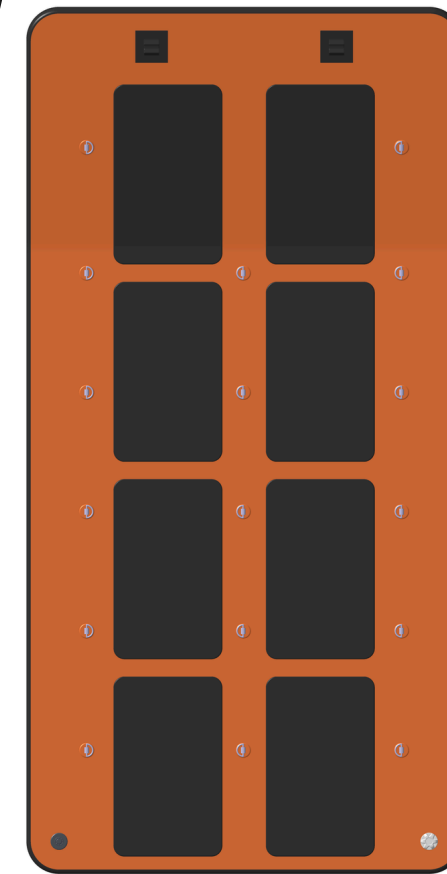

CIVILIAN PROGRAM

BARRACUDA PLATFORM

New Mobility and Security for our Civilian customers in connection with Floods and Natural disasters where you need to save your personal material and or vehicle.

The Barracuda platform from Nordic Deployment revolutionizes how to navigate in water environments, eliminating the need to build bridges or deploy amphibious bridge structures.

Robust and reliable design Constructed from a rigid inflatable structure, the Barracuda platform ensures that your vehicle remains afloat while on board. Whether you need to transport a vehicle regardless of size or weight.

Nordic Deployment can design and construct a customized Barracuda platform to meet your specific requirements.

EASY DEPLOYMENT AND OPERATION

1. Remove the Barracuda platform from the rugged travel case.
2. Roll out the platform.
3. Install the pumps and inflate the platform.
4. Set up the ramps and the motor on the supplied motor mount. (Extras)
5. Drive the vehicle onto the platform.
6. Secure your personal belongings from the flood and the water.

With the Barracuda platform you achieve seamless aquatic mobility, which increases safety in all emergency situations where floods and disasters exist. Experience the future of civil logistics with Nordic Deployment's Barracuda platform.

HARDLINE
YOU ENVISION, WE CREATE