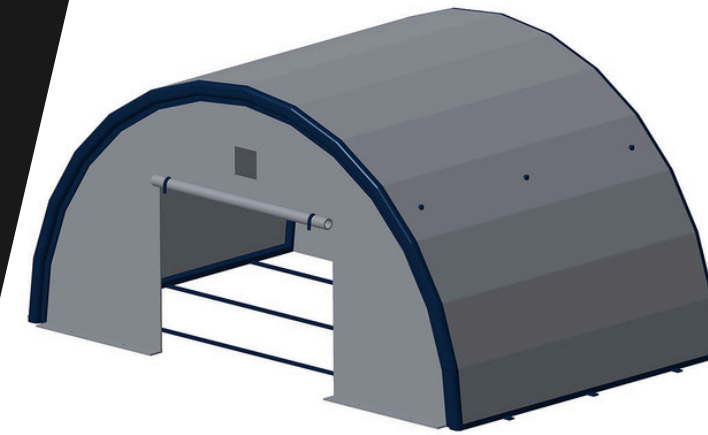

HARDLINE SUPPLY

INFLATABLE HANGAR

INFLATABLE HANGAR – GET READY ON RECORD TIME WHENEVER AND WHEREVER YOU WANT.

Our Hangar allows you to set up a wide range of Solutions' from Workshops, Operation room, Temporary Offices, Hospitals, Shelters, Barracks, Hangars, Material Storage and what ever you may need.

FEATURE	DESCRIPTION
Ground Floor Area	From 10 m ²
Modules Depth	2 meters
Modules Width	From 5 meters
Wall Thickness	From 20 cm
Connection	By Zippers
Delivery	On Customer's Needs

HARDLINE 
YOU ENVISION, WE CREATE